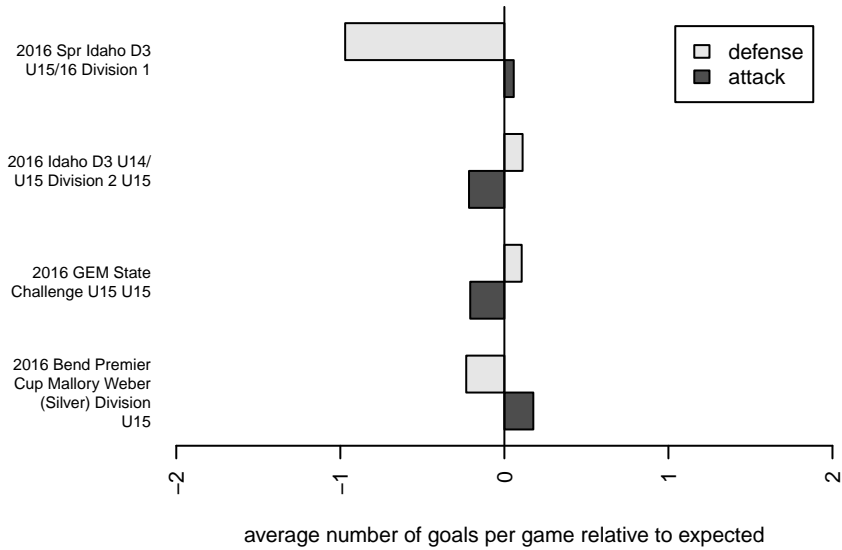

Performance relative to 13 month average