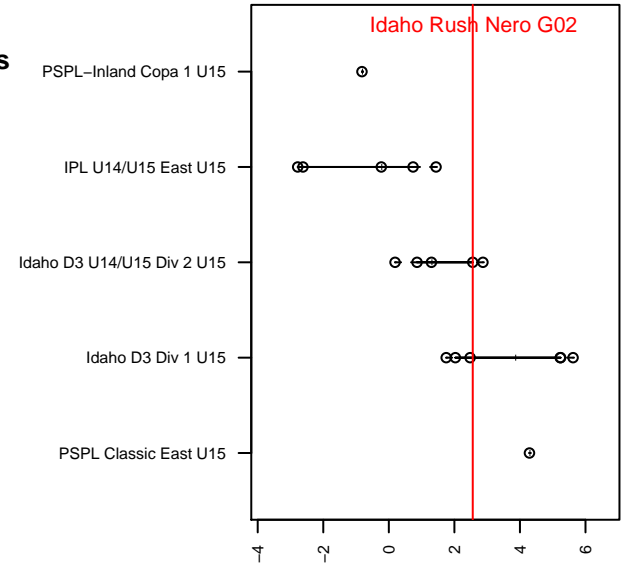

**attack and defense rating
relative to others at age
and all opponents in last 13 months**