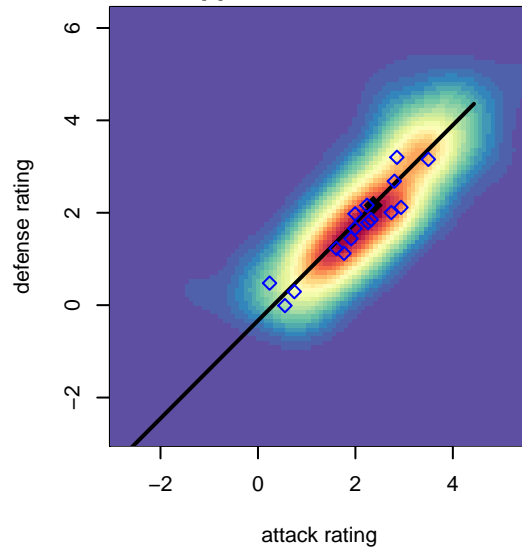

**attack and defense rating
relative to others at age
and all opponents in last 13 months**